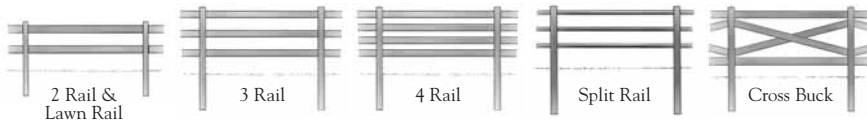

Note 1: All posts should be set 8' on centers (O.C)

Note 2: All posts have a wall thickness of 0.160", except Ranch Rail "Impressions version" which uses a 0.135" wall thickness.

Note 3: Ranch-rail style gates are available in 4'/6'/8'/10' widths for all Ranch Rail heights.

Note 4: Crossbuck "between rails" dimension is between the top and bottom horizontal rails.

Note 5: "Impressions" version is a value version of the premium Ranch Rail product (reduced rail/post wall thickness).

All materials meet ASTM 964-02 standards for PVC fencing application.

From top:

- 3 Rail ranch
- 4 Rail ranch
- Split Rail
- Crossbuck

Our pledge of maintenance freedom

Master Halco warrants the original consumer purchaser that Equestrian fence systems are free from defects in material or manufacturing workmanship. As a result, these products will not peel, split, flake or blister.

Furthermore, Master Halco warrants that these products will not require the painting and traditional maintenance associated with fencing manufactured from raw materials other than PVC. Nor will they exhibit abnormal weathering, discoloration, brittleness or insect damage.

Be sure to ask your fence contractor for a full written copy of your Lifetime Limited Warranty at the completion of installation.