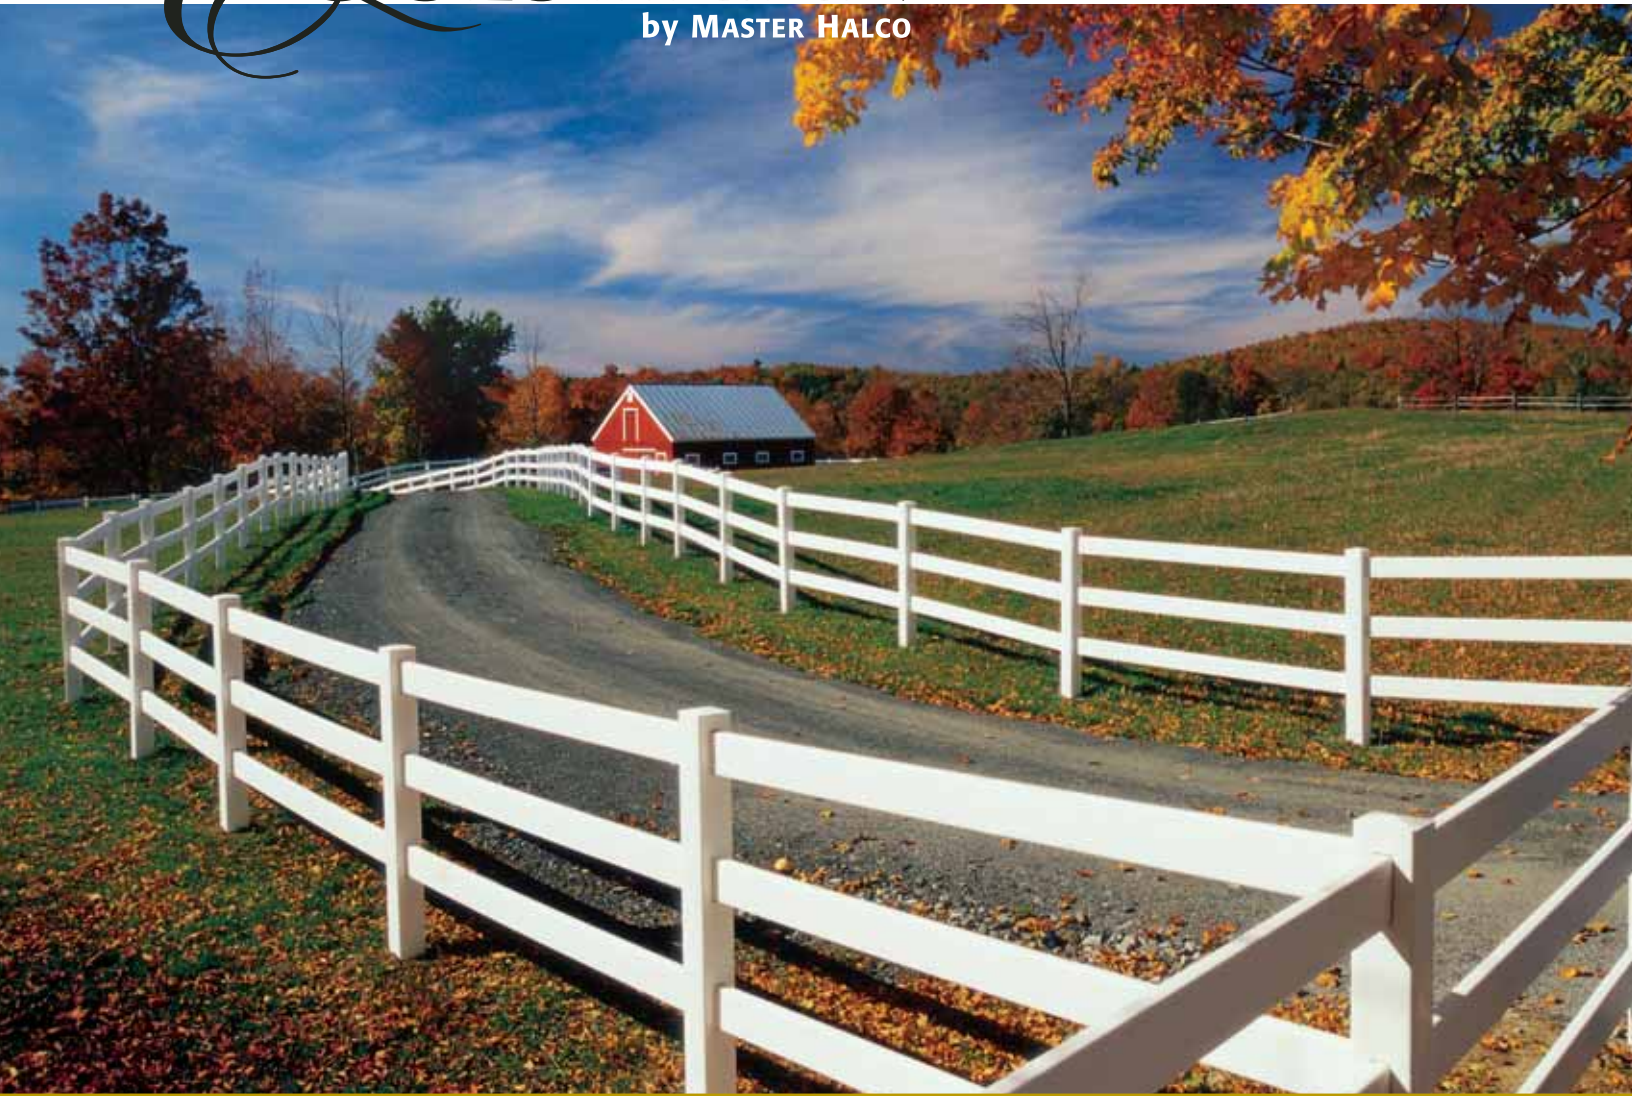

THE PERFORMANCE COLLECTION

Next Day Fencing

EQUESTRIAN™
by MASTER HALCO

4000 W. Metropolitan Dr., Suite 400
Orange, CA 92868
1.888.MH.FENCE (toll-free)
e-mail: info@FenceOnline.com
www.FenceOnline.com
MH 046278 06/05.
Copyright©2005 Master Halco, Inc. All rights reserved.

Fencing Without Boundaries™